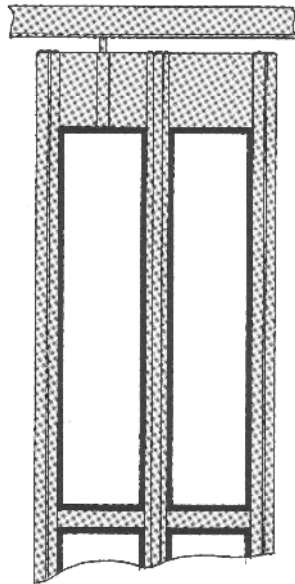

SimFlex

FACT SHEET

Isometric view

SimFlex

FACT SHEET

Sections

SimFlex

FACT SHEET

Typical layouts

SimFlex

FACT SHEET

Sections

Section

The shutter operates between floor and ceiling

Section

The shutter operates between ceiling/bulkhead and bar or counter top

SimFlex

FACT SHEET

Stacking Arrangements

SimFlex

FACT SHEET

Model types

Royal (tempered glass)
Impact ("Lexan" polycarbonate)

Global (closed painel)

Concept 66
(Maximum height 2200 mm)

Aeroflex (perforated)

SimFlex

FACT SHEET

Model types

Concept 99

Concept 33
(Maximum height 1600 mm)

System S-12