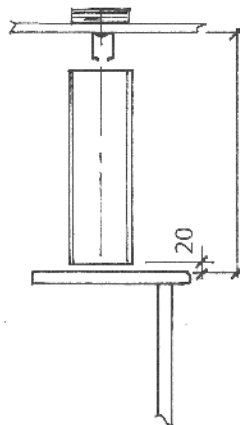

SimFlex

FACT SHEET

Isometric view

SimFlex

FACT SHEET

Sections

SimFlex

FACT SHEET

Typical layouts

SimFlex

FACT SHEET

Sections

Section

The shutter operates between floor and ceiling

Section

The shutter operates between ceiling/bulkhead and bar or counter top

SimFlex

FACT SHEET

Stacking Arrangements

SimFlex

FACT SHEET

Model types

Royal (tempered glass)
Impact ("Lexan" polycarbonate)

Global (closed painel)

Concept 66
(Maximum height 2200 mm)

Aeroflex (perforated)

SimFlex

FACT SHEET

Model types

Concept 99

Concept 33
(Maximum height 1600 mm)

System S-12