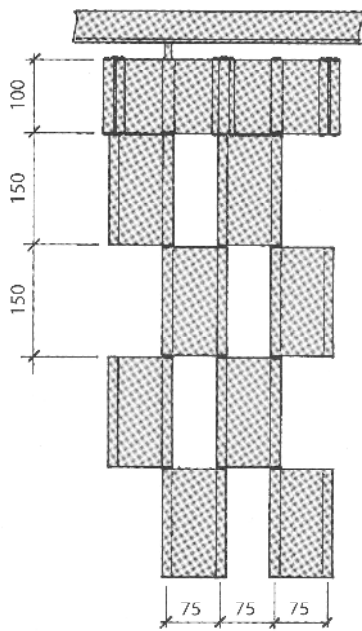

Typical layouts

SimFlex

FACT SHEET

Sections

Section

The shutter operates between floor and ceiling

Section

The shutter operates between ceiling/bulkhead and bar or counter top

SimFlex

FACT SHEET

Stacking Arrangements

SimFlex

FACT SHEET

Model types

Royal (tempered glass)
Impact ("Lexan" polycarbonate)

Global (closed painel)

Concept 66
(Maximum height 2200 mm)

Aeroflex (perforated)

SimFlex

FACT SHEET

Model types

Concept 99

Concept 33
(Maximum height 1600 mm)

System S-12