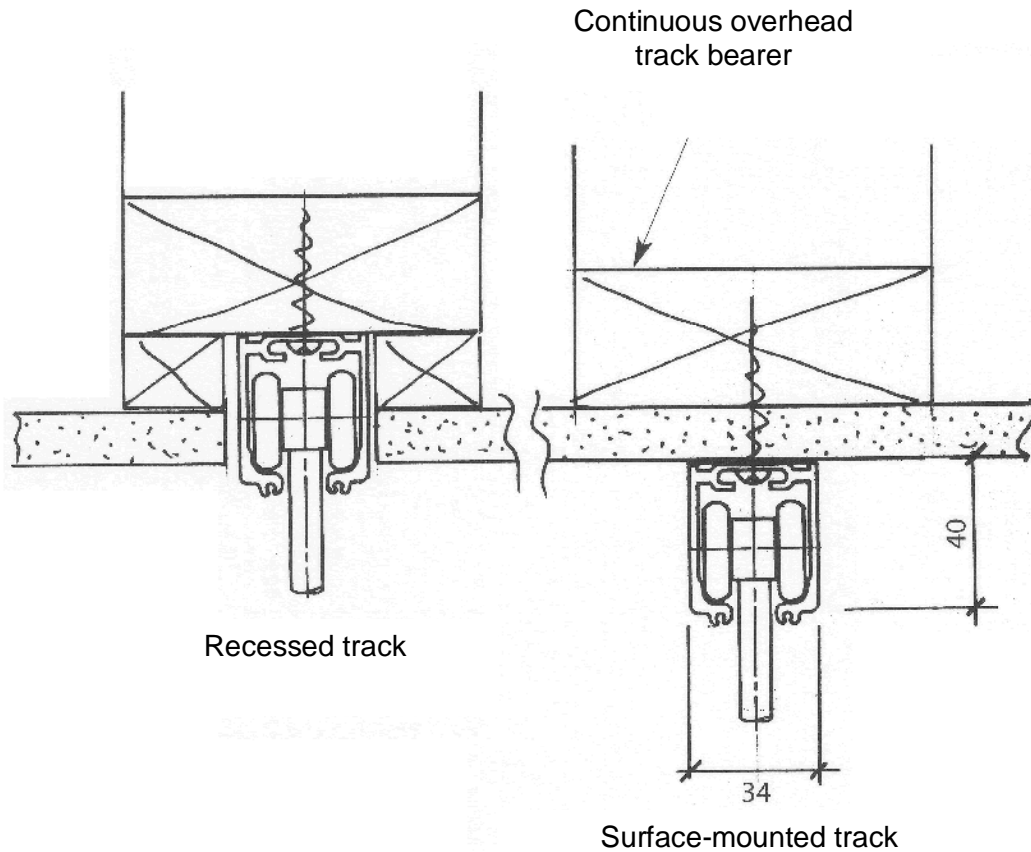

SimFlex

FACT SHEET

Isometric view

SimFlex

FACT SHEET

Sections

SimFlex

FACT SHEET

Typical layouts

SimFlex

FACT SHEET

Sections

Section

The shutter operates between floor and ceiling

Section

The shutter operates between ceiling/bulkhead and bar or counter top

SimFlex

FACT SHEET

Stacking Arrangements

SimFlex

FACT SHEET

Model types

Royal (tempered glass)
Impact ("Lexan" polycarbonate)

Global (closed painel)

Concept 66
(Maximum height 2200 mm)

Aeroflex (perforated)

SimFlex

FACT SHEET

Model types

Concept 99

Concept 33
(Maximum height 1600 mm)

System S-12