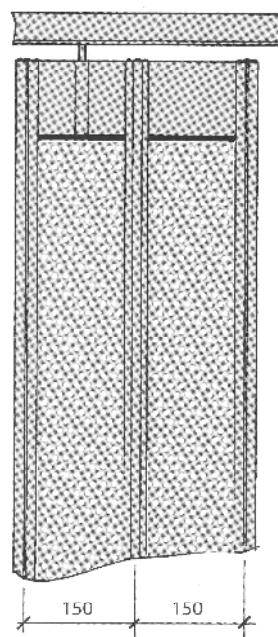

Typical layouts

SimFlex

FACT SHEET

Sections

Section

The shutter operates between floor and ceiling

Section

The shutter operates between ceiling/bulkhead and bar or counter top

SimFlex

FACT SHEET

Stacking Arrangements

SimFlex

FACT SHEET

Model types

Royal (tempered glass)
Impact ("Lexan" polycarbonate)

Global (closed painel)

Concept 66
(Maximum height 2200 mm)

Aeroflex (perforated)

SimFlex

FACT SHEET

Model types

Concept 99

Concept 33
(Maximum height 1600 mm)

System S-12