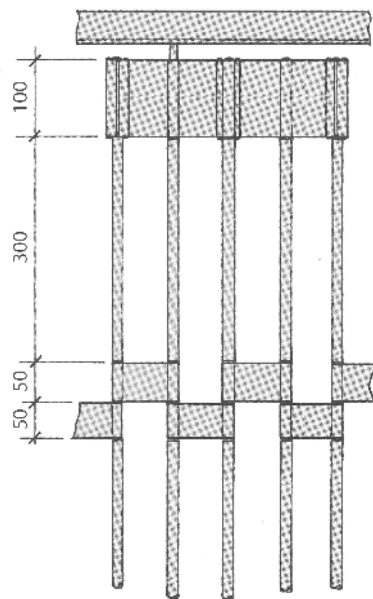

Typical layouts

SimFlex

FACT SHEET

Sections

Section

The shutter operates between floor and ceiling

Section

The shutter operates between ceiling/bulkhead and bar or counter top

Concept 66
(Maximum height 2200 mm)

Aeroflex (perforated)

SimFlex

FACT SHEET

Model types

Concept 99

Concept 33
(Maximum height 1600 mm)

System S-12

System S-525

SimFlex

FACT SHEET

Model types

System S-126

Concept 1212