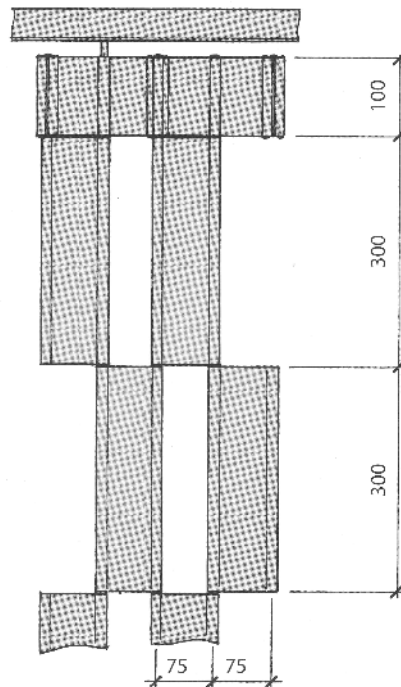

Typical layouts

SimFlex

FACT SHEET

Sections

Section

The shutter operates between floor and ceiling

Section

The shutter operates between ceiling/bulkhead and bar or counter top

Concept 66
(Maximum height 2200 mm)

Aeroflex (perforated)

SimFlex

FACT SHEET

Model types

Concept 99

Concept 33
(Maximum height 1600 mm)

System S-12

System S-525

SimFlex

FACT SHEET

Model types

System S-126

Concept 1212