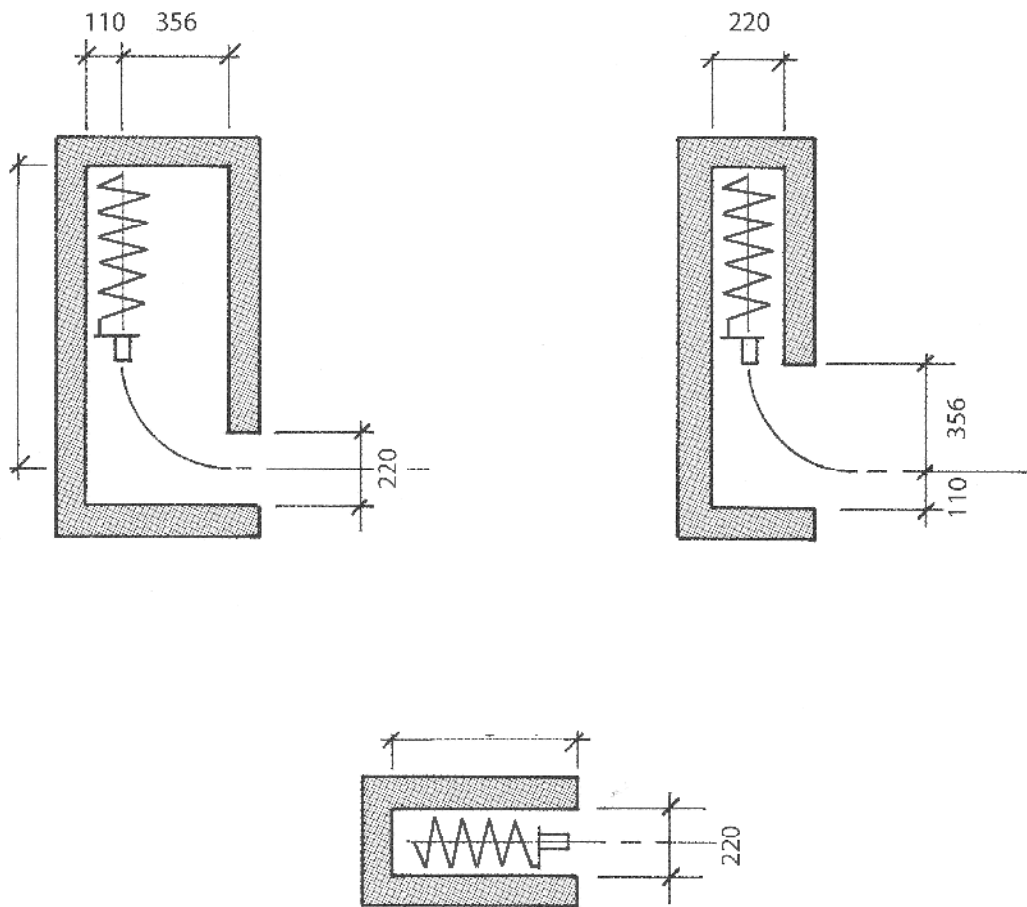

SimFlex

FACT SHEET

Stacking Arrangements