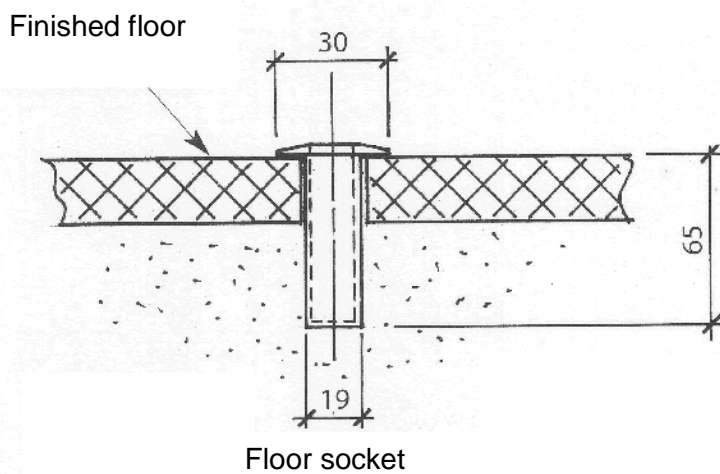

SimFlex

FACT SHEET

Isometric view

SimFlex

FACT SHEET

Sections

SimFlex

FACT SHEET

Typical layouts

SimFlex

FACT SHEET

Sections

Section

The shutter operates between floor and ceiling

Section

The shutter operates between ceiling/bulkhead and bar or counter top

Concept 66
(Maximum height 2200 mm)

Aeroflex (perforated)

SimFlex

FACT SHEET

Model types

Concept 99

Concept 33
(Maximum height 1600 mm)

System S-12