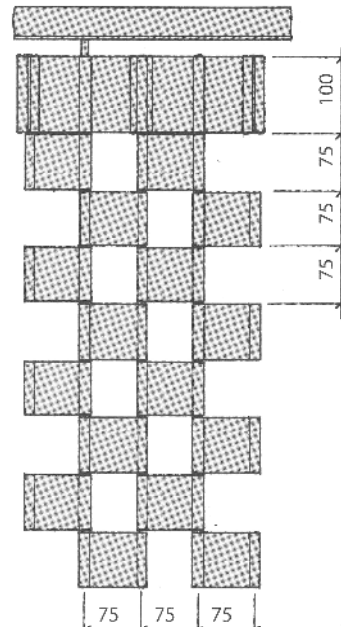

Typical layouts

SimFlex

FACT SHEET

Sections

Section

The shutter operates between floor and ceiling

Section

The shutter operates between ceiling/bulkhead and bar or counter top

SimFlex

FACT SHEET

Stacking Arrangements

SimFlex

FACT SHEET

Model types

Royal (tempered glass)
Impact ("Lexan" polycarbonate)

Global (closed painel)

Concept 66
(Maximum height 2200 mm)

Aeroflex (perforated)

SimFlex

FACT SHEET

Model types

Concept 99

Concept 33
(Maximum height 1600 mm)

System S-12

System S-525

SimFlex

FACT SHEET

Model types

System S-126

Concept 1212