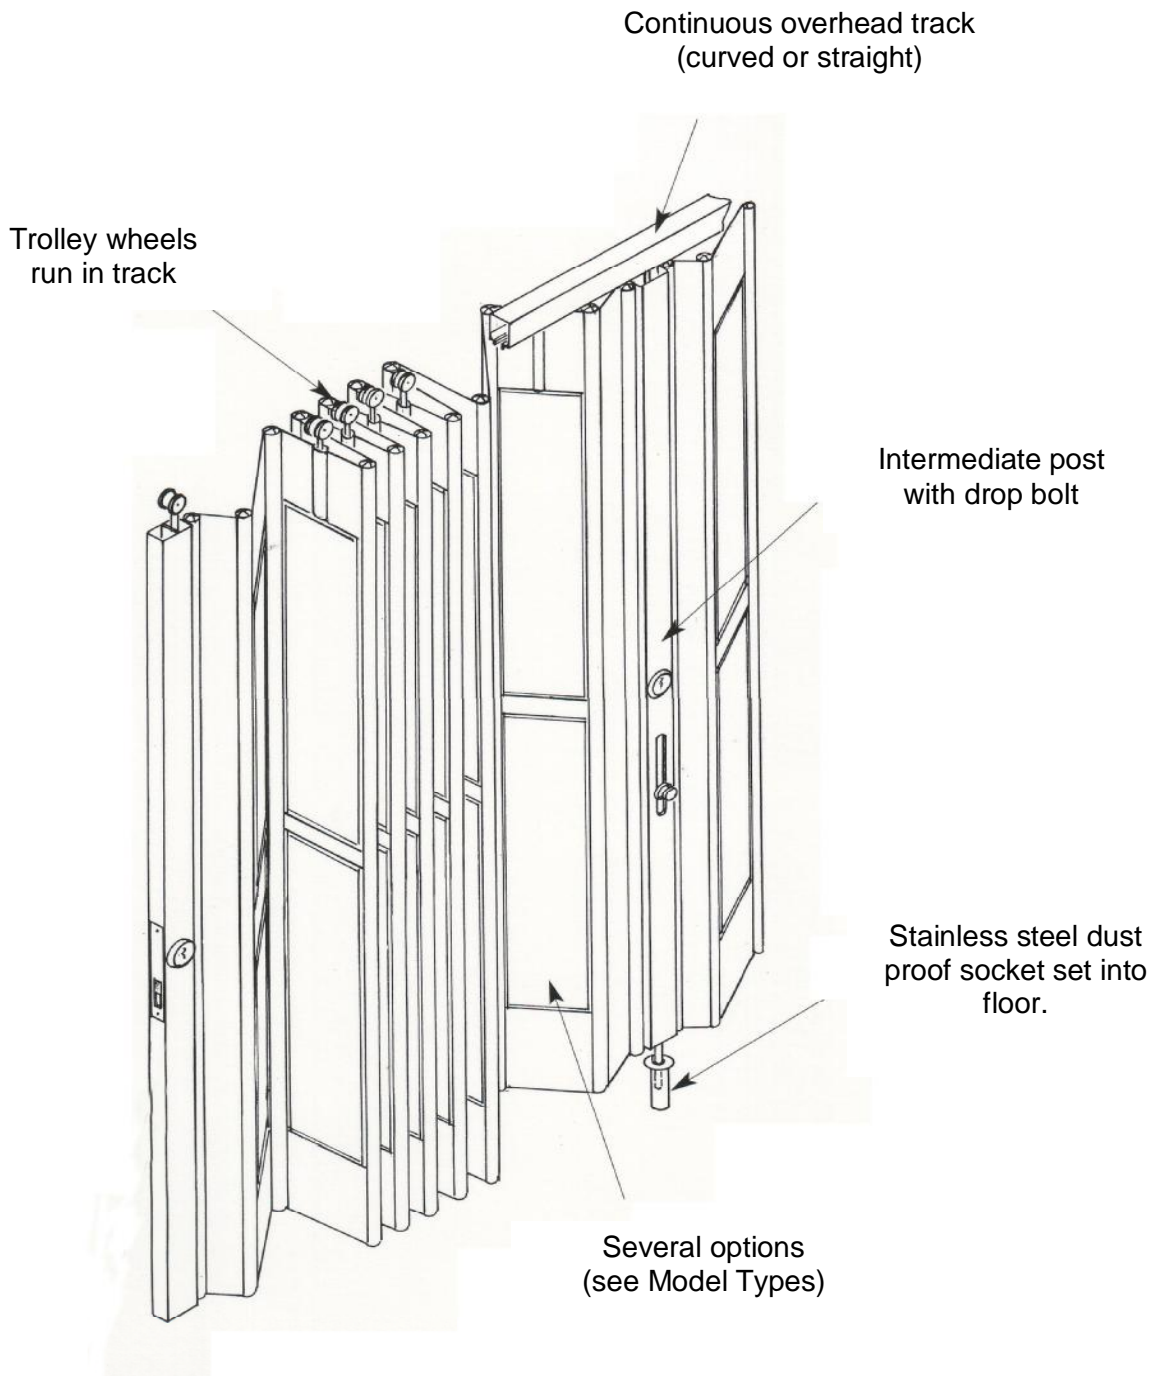

SimFlex

FACT SHEET

Isometric view

SimFlex

FACT SHEET

Sections

SimFlex

FACT SHEET

Typical layouts

SimFlex

FACT SHEET

Sections

Section

The shutter operates between floor and ceiling

Section

The shutter operates between ceiling/bulkhead and bar or counter top

SimFlex

FACT SHEET

Stacking Arrangements

SimFlex

FACT SHEET

Model types

Royal (tempered glass)
Impact ("Lexan" polycarbonate)

Global (closed painel)

Concept 66
(Maximum height 2200 mm)

Aeroflex (perforated)

SimFlex

FACT SHEET

Model types

Concept 99

Concept 33
(Maximum height 1600 mm)

System S-12