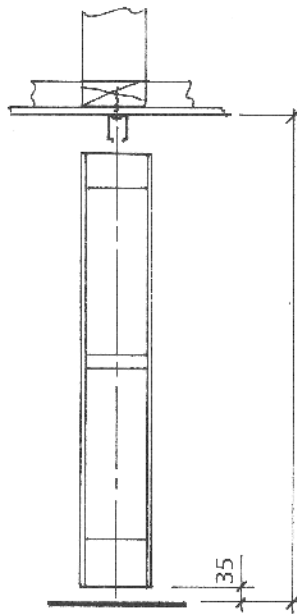

SimFlex

FACT SHEET

Isometric view

SimFlex

FACT SHEET

Sections

SimFlex

FACT SHEET

Typical layouts

SimFlex

FACT SHEET

Sections

Section

The shutter operates between floor and ceiling

Section

The shutter operates between ceiling/bulkhead and bar or counter top

Concept 66
(Maximum height 2200 mm)

Aeroflex (perforated)

SimFlex

FACT SHEET

Model types

Concept 99

Concept 33
(Maximum height 1600 mm)

System S-12