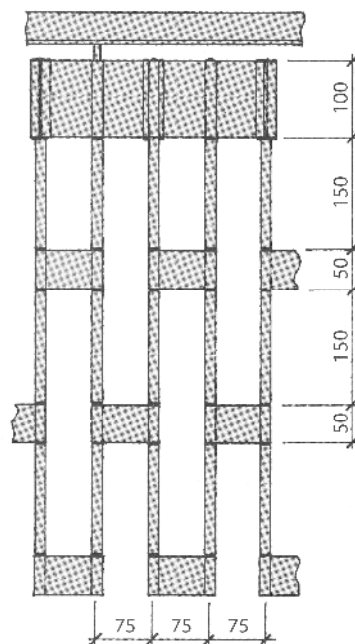

Typical layouts

SimFlex

FACT SHEET

Sections

Section

The shutter operates between floor and ceiling

Section

The shutter operates between ceiling/bulkhead and bar or counter top

SimFlex

FACT SHEET

Stacking Arrangements

SimFlex

FACT SHEET

Model types

Royal (tempered glass)
Impact ("Lexan" polycarbonate)

Global (closed painel)

Concept 66
(Maximum height 2200 mm)

Aeroflex (perforated)

SimFlex

FACT SHEET

Model types

Concept 99

Concept 33
(Maximum height 1600 mm)

System S-12

System S-525

SimFlex

FACT SHEET

Model types

System S-126

Concept 1212