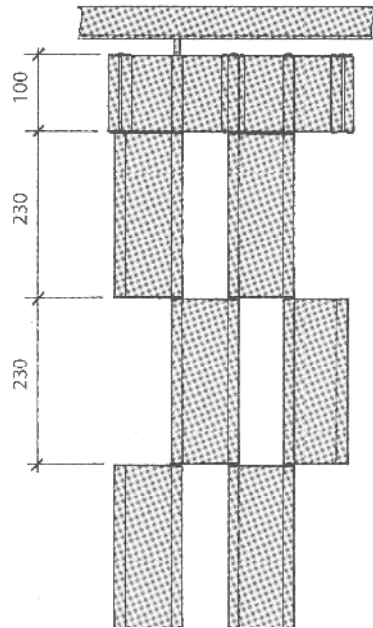

Typical layouts

SimFlex

FACT SHEET

Sections

Section

The shutter operates between floor and ceiling

Section

The shutter operates between ceiling/bulkhead and bar or counter top

Concept 66
(Maximum height 2200 mm)

Aeroflex (perforated)

SimFlex

FACT SHEET

Model types

Concept 99

Concept 33
(Maximum height 1600 mm)

System S-12

System S-525

SimFlex

FACT SHEET

Model types

System S-126

Concept 1212