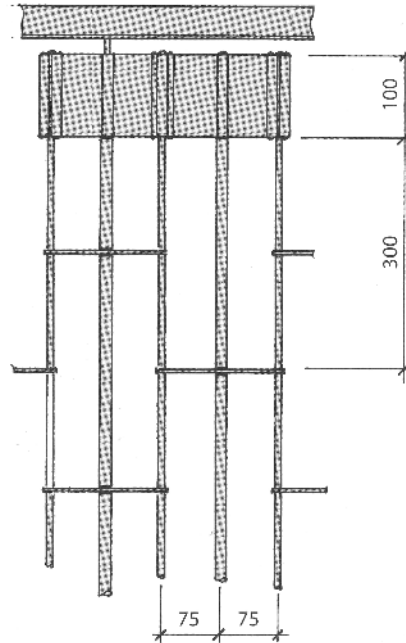

Typical layouts

SimFlex

FACT SHEET

Sections

Section

The shutter operates between floor and ceiling

Section

The shutter operates between ceiling/bulkhead and bar or counter top

Concept 66
(Maximum height 2200 mm)

Aeroflex (perforated)

SimFlex

FACT SHEET

Model types

Concept 99

Concept 33
(Maximum height 1600 mm)

System S-12

System S-525

SimFlex

FACT SHEET

Model types

System S-126

Concept 1212