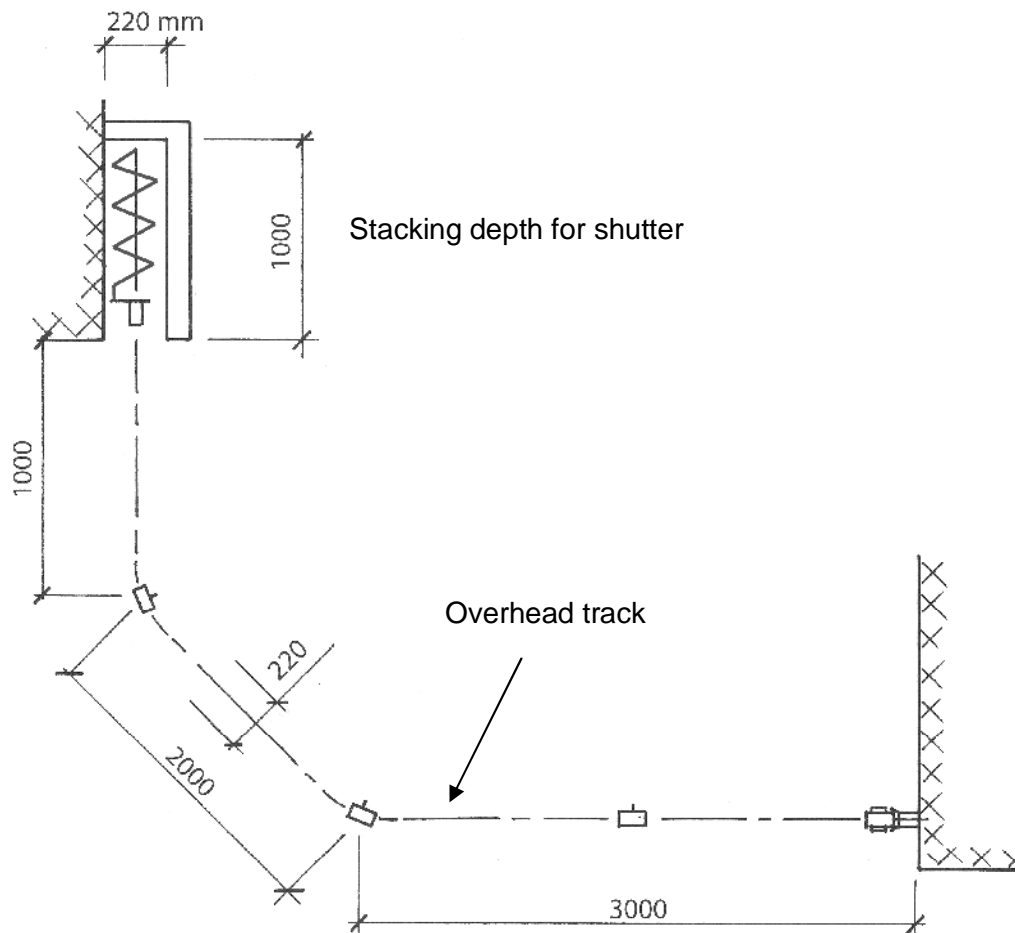

SimFlex

FACT SHEET

Isometric view

SimFlex

FACT SHEET

Sections

SimFlex

FACT SHEET

Typical layouts

SimFlex

FACT SHEET

Sections

Section

The shutter operates between floor and ceiling

Section

The shutter operates between ceiling/bulkhead and bar or counter top

SimFlex

FACT SHEET

Stacking Arrangements

SimFlex

FACT SHEET

Model types

Royal (tempered glass)
Impact ("Lexan" polycarbonate)

Global (closed painel)

Concept 66
(Maximum height 2200 mm)

Aeroflex (perforated)

SimFlex

FACT SHEET

Model types

Concept 99

Concept 33
(Maximum height 1600 mm)

System S-12