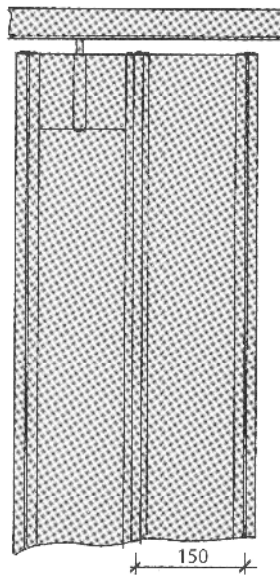

Typical layouts

SimFlex

FACT SHEET

Sections

Section

The shutter operates between floor and ceiling

Section

The shutter operates between ceiling/bulkhead and bar or counter top

SimFlex

FACT SHEET

Stacking Arrangements

SimFlex

FACT SHEET

Model types

Royal (tempered glass)
Impact ("Lexan" polycarbonate)

Global (closed painel)

Concept 66
(Maximum height 2200 mm)

Aeroflex (perforated)

SimFlex

FACT SHEET

Model types

Concept 99

Concept 33
(Maximum height 1600 mm)

System S-12